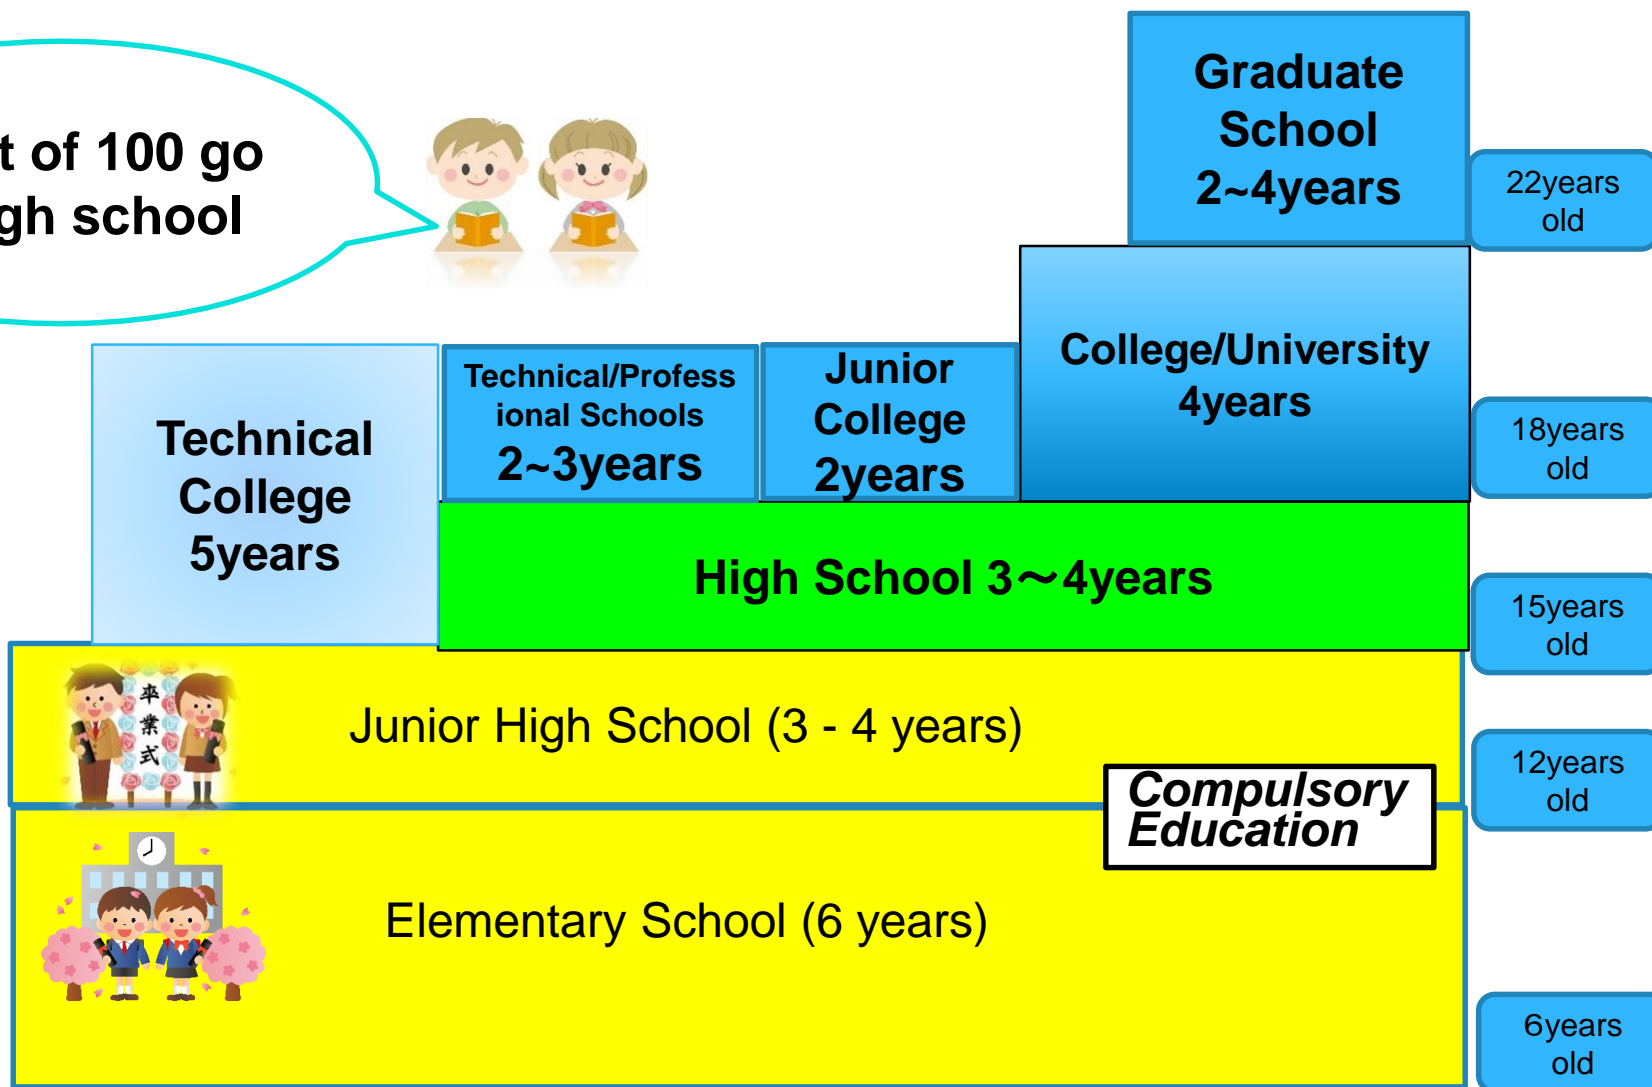

SCHOOL SYSTEM IN JAPAN

Japanese School System

98 out of 100 go to high school

Types of High School

- High Schools in Tokyo are divided into various type by “Who made it?”, “Which time do you go to school in?” and “What do you study?”. Here is a brief description of each .
- The Difference Between National • Tokyo Metropolitan • Private
- Three types of “Who made the school?”

Public

National High School

- Established by the country (attached school of the university).
- Many are extremely difficult to enter.
- 8 schools in Tokyo.

Tokyo Metropolitan High School

- Established by Tokyo.
- Living in Tokyo with guardian can apply (in case of part-time Course, working place in Tokyo will do).
- About 200 schools in Tokyo.